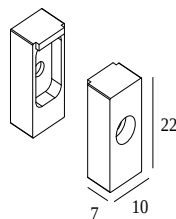

TGL-ON - END CAP SET

425 04 03 01 B

AVAILABLE IN

BLACK 425 04 03 01 B

WHITE 425 04 03 01 W

 [View on website](#)

General info

LOCATION	indoor
WEIGHT (KG)	0.1
INFORMATION	SET OF 2 PCS